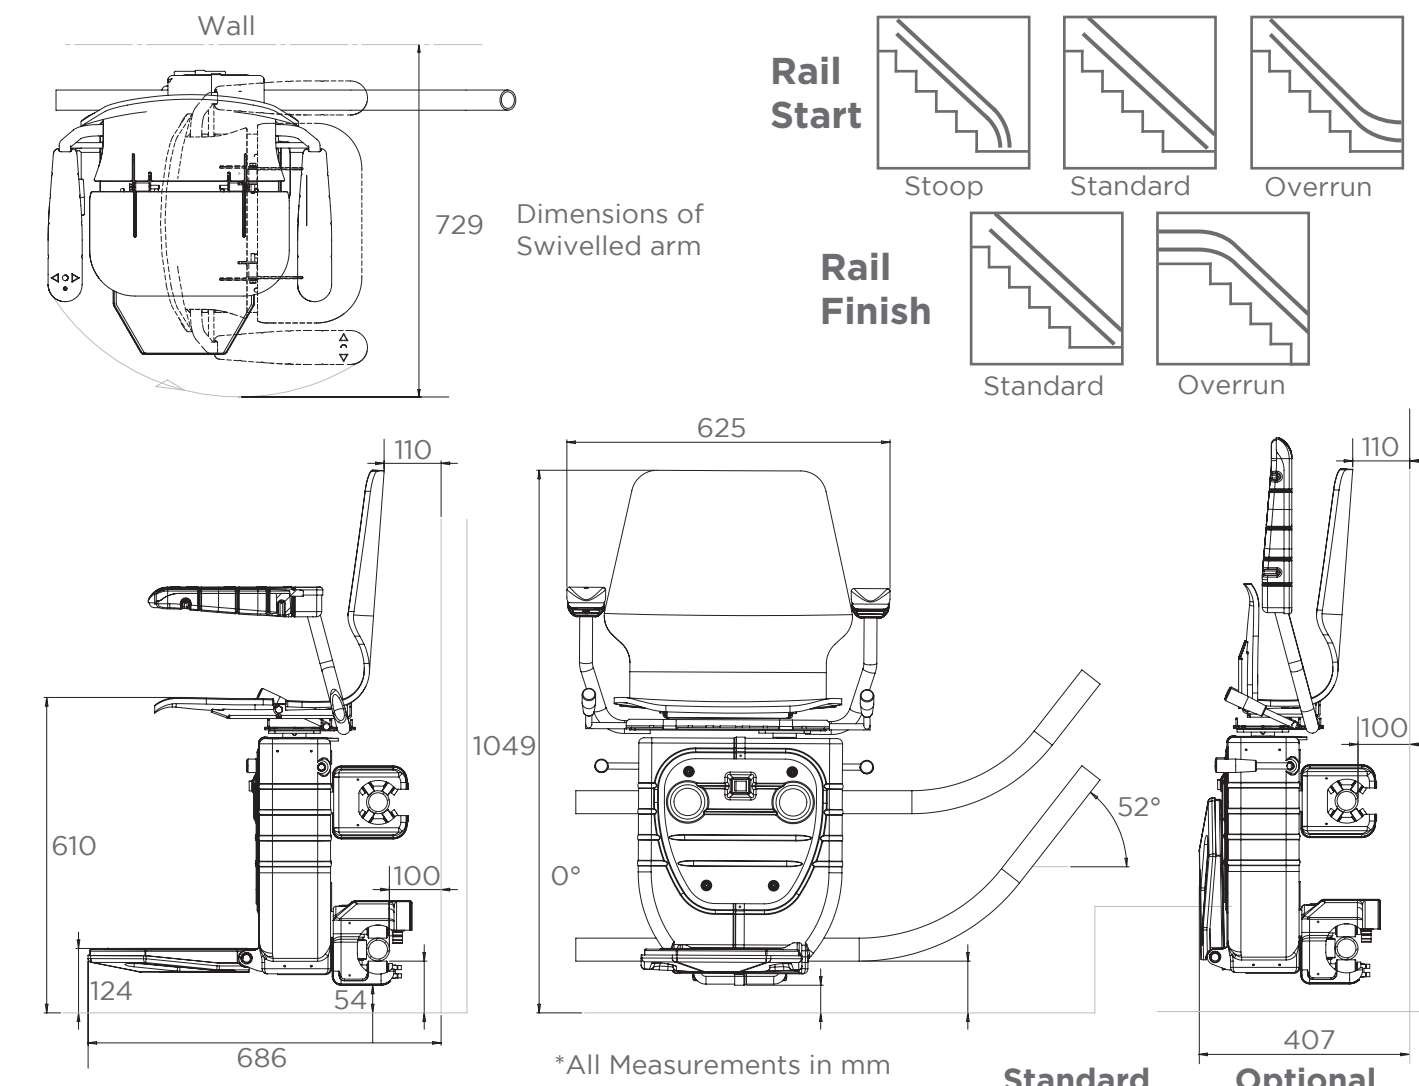

Technical Specification

		Standard	Optional
MAXIMUM WEIGHT	140KG (22 Stone)	✓	
CONTROL TYPE	Flexible Joystick	✓	
CHARGE	Automatic Charge points x2	✓	
POWER BACK UP SYSTEM	Yes	✓	
REMOTE CONTROLS	2 per Unit	✓	
MIN/MAX STAIRCASE ANGLE	0°-52°	✓	
FOOTREST LINK	Manual or Powered	✓	✓
SEAT SWIVEL	Manual or Powered	✓	✓
UPHOLSTERY OPTIONS	Yes	✓	
SEATBELT	Lap Belt (Optional Retractable)	✓	
RAIL COLOUR OPTIONS	All RAL Colours as Options		✓
CAN THE LIFT BE REHANDLED	Yes (As a Retro Kit)	✓	
ARM SAFETY SWITCH	Yes		
SLOWING IN BENDS	Programmable to Suit	✓	
PCB DIAGNOSTICS	Yes Audible Tones	✓